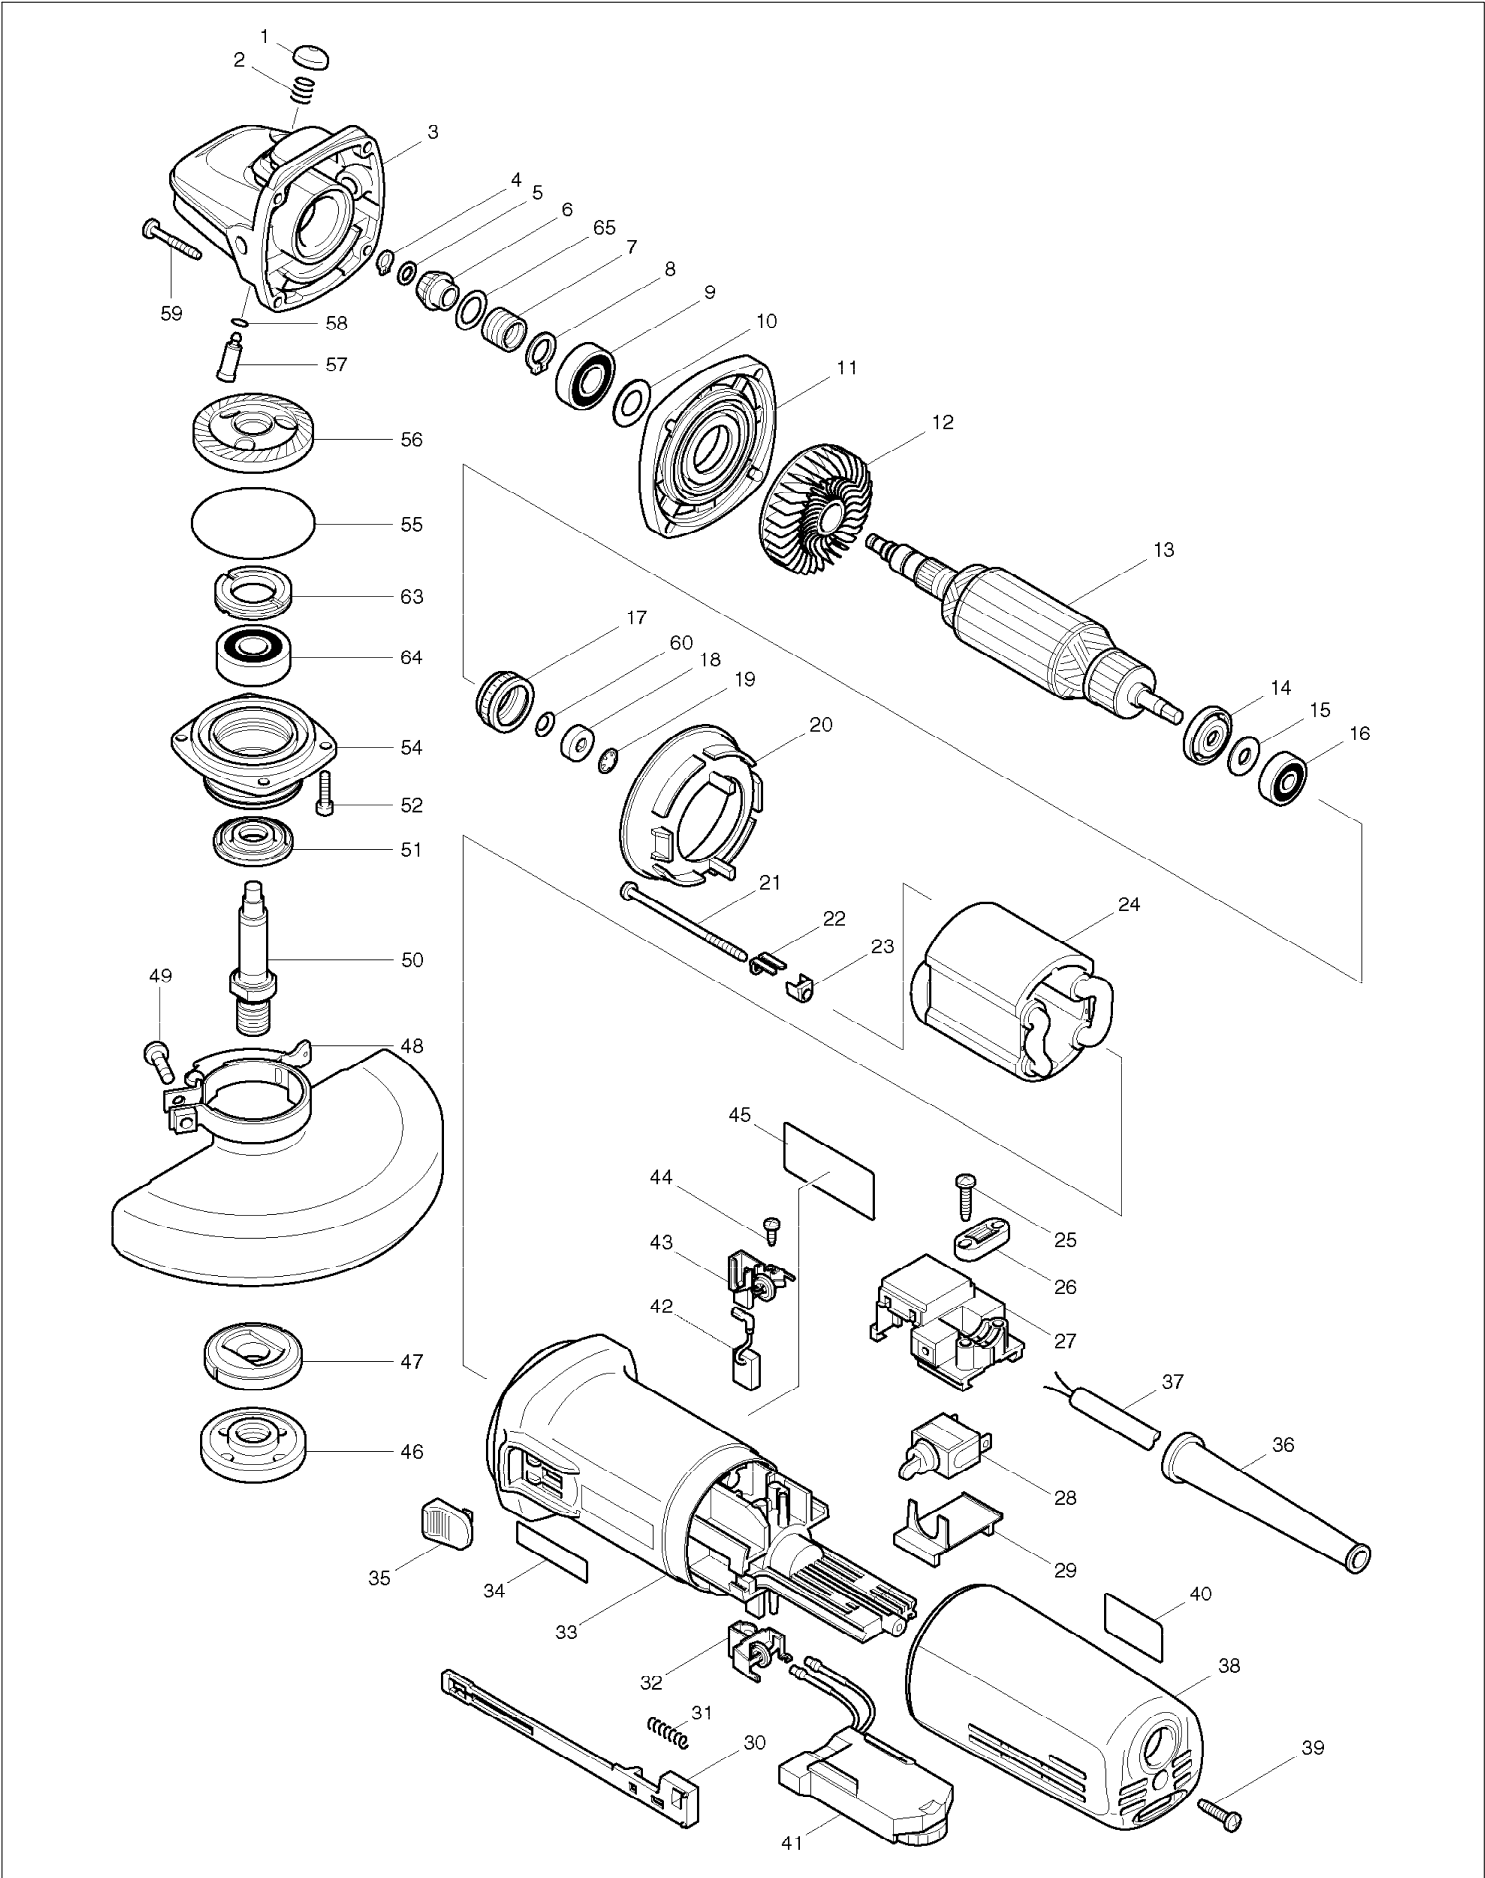

SERVICE DRAWING

MODEL NO. 9566CV

SPARE PARTS LIST

MODEL NO. 9566CV

ITEM	PART NO.	DESCRIPTION	QTY	NOTE
001	418067-8	PIN CAP	1	
002	233072-2	COMPRESSION SPRING 8	1	
003	153488-4	GEAR HOUSING COMPLETE	1	
004	961002-0	RETAINING RING S-6	1	
005	253077-6	FLAT WASHER 6	1	
006	227429-7	SPIRAL BEVEL GEAR 9	1	
007	233901-9	LOCK SPRING 12	1	
008	961052-5	RETAINING RING S-12	1	
009	211142-7	BALL BEARING 6001LLB	1	
010	253084-9	FLAT WASHER 12	1	
011	317359-1	GEAR HOUSING COVER	1	
012	240033-5	FAN 57	1	
013	515208-8	ARMATURE ASS'Y 220-240V INC. 12,14-16	1	
014	681656-4	INSULATION WASHER	1	
015	253823-7	FLAT WASHER 7	1	
016	210027-4	BALL BEARING 627DDW	1	
017	421738-8	LABYRINTH RUBBER RING 22	1	
018	688117-5	MAGNET SLEEVE	1	
019	259039-2	SELF LOCK 6	1	
020	413076-2	BAFFLE PLATE	1	
021	266258-3	TAPPING SCREW 4X70	2	
022	344871-8	RETAINER	2	
023	417237-6	INSULATION COVER	2	
024	626503-2	FIELD 220-240V	1	
025	265995-6	TAPPING SCREW 4X18	2	
026	687052-4	STRAIN RELIEF	1	
027	632945-0	SWITCH BLOCK	1	
028	651418-4	SWITCH ST115A-40	1	
029	687113-0	COVER	1	
030	417186-7	SWITCH LEVER	1	
031	233071-4	COMPRESSION SPRING 4	1	
032	643760-7	BRUSH HOLDER	1	
033	418512-3	MOTOR HOUSING	1	
034	819080-3	MAKITA LABEL	1	
035	417813-6	SWITCH KNOB	1	
036	682559-5	CORD GUARD 8	1	
037	665394-6	POWER SUPPLY CORD 1.0-2-2.5	1	
038	417185-9	REAR COVER	1	
039	265995-6	TAPPING SCREW 4X18	1	
040	816809-8	INDICATION LABEL	1	
041	631494-4	CONTROLLER	1	
042	191978-9	A.C. CARBON BRUSH CB-318	1	
043	643760-7	BRUSH HOLDER	1	
044	266256-7	TAPPING SCREW PT3X10	4	
045	850638-9	NAME PLATE 9566CV	1	
046	224554-5	LOCK NUT 14-45	1	
047	224415-9	INNER FLANGE 42	1	
048	135110-5	TOOLLESS WHEEL COVER 150 ASS'Y INC. 49	1	
049	251391-4	PAN HEAD SCREW M5X16	1	
050	324035-0	SPINDLE	1	
051	415300-9	LABYRINTH RING	1	
052	265490-6	HEX. SOCKET HEAD BOLT M4X16	4	
054	318302-3	BEARING BOX	1	
055	213673-2	O RING 52	1	
056	227430-2	SPIRAL BEVEL GEAR 35	1	
057	256459-1	PIN	1	
058	213048-5	O RING 6	1	
059	266257-5	TAPPING SCREW 4X28	4	
060	267756-0	WAVE WASHER 6	1